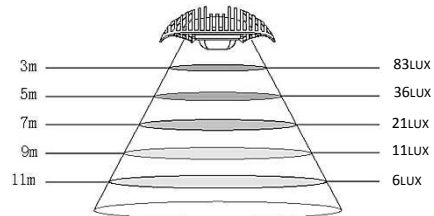

Illumination Diagram