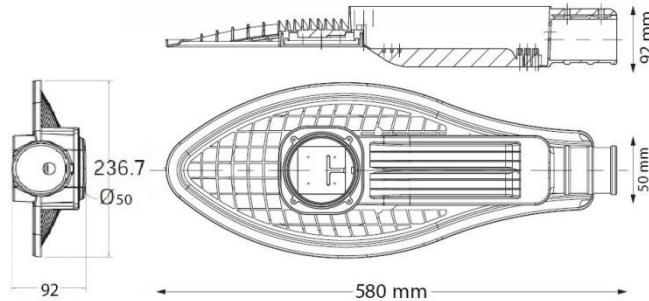

## Model Name: santronLED Street Light (C) 60W

### Dimension

### Illumination Diagram

### Specification

Model	ST-STR-C-060-XX
Power Consumption	60w
Lamp Initial Flux	6000-6600lm
Input Voltage	AC90-260V / 50-60Hz
Power Factor	>0.95
Beam Angle	Horizontal: 90°
Working Temperature	-40°C~50°C
Working Lifetime	>35000 hours
IP Rating	IP65
Material	Aluminum Housing & Glass Lens
Number of LED	1pcs of 60w
Number of Driver	1pcs of 60w
Support Hole Size	Diameter 48mm (1.5in)
Product Dimension	580 x 237 x 92mm
Total Weight	2.8kg
Warranty	2 Years