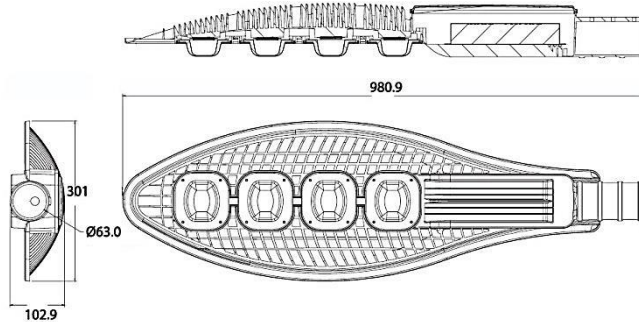

Model Name: santronLED Street Light (C) 240W

### Dimension

### Illumination Diagram

### Specification

Model	ST-STR-C-240-XX
Power Consumption	240w
Lamp Initial Flux	24000-26400lm
Input Voltage	AC90-260V / 50-60Hz
Power Factor	>0.95
Beam Angle	Horizontal: 90°
Working Temperature	-40°C~50°C
Working Lifetime	>35000 hours
IP Rating	IP65
Material	Aluminum Housing & Glass Lens
Number of LED	4pcs of 60w
Number of Driver	4pcs of 60w
Support Hole Size	Diameter 60mm (2.0in)
Product Dimension	981 x 301 x 103mm
Total Weight	13.0kg
Warranty	2 Years