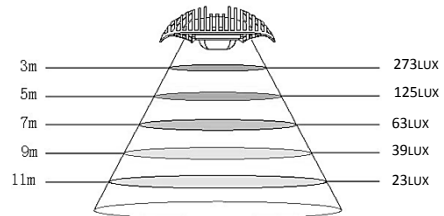

Illumination Diagram