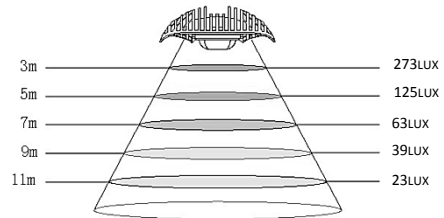

Illumination Diagram