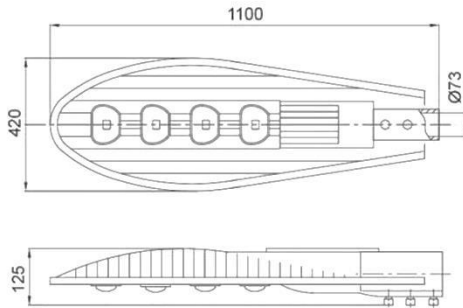

Model Name: santronLED Street Light (A) 240W

### Dimension

### Illumination Diagram

### Specification

Model	ST-STR-A-240-XX
Power Consumption	240w
Lamp Initial Flux	24000-26400lm
Input Voltage	AC90-260V / 50-60Hz
Power Factor	>0.95
Beam Angle	Horizontal: 90°
Working Temperature	-40°C~50°C
Working Lifetime	>35000 hours
IP Rating	IP65
Material	Aluminum Housing & Glass Lens
Number of LED	4pcs of 60w
Number of Driver	4pcs of 60w
Support Hole Size	Diameter 60mm (2.0in)
Product Dimension	1100 x 420 x 125mm
Total Weight	13.0kg
Warranty	2 Years